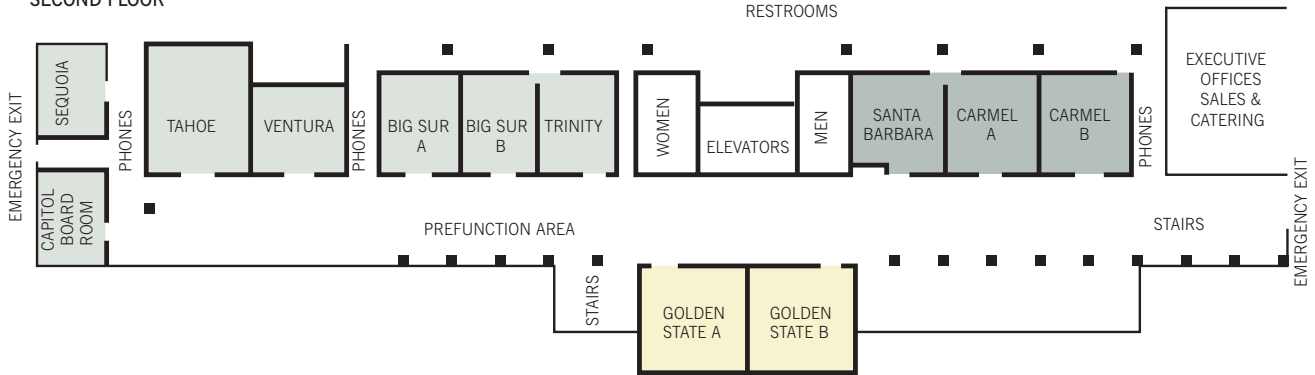

## Hyatt Regency Sacramento

### DIRECTIONS

From Sacramento International Airport (15 minutes): Take the "J" St. exit off I-5 South. Proceed east. Turn right at 15th St. Turn right at "L" St. The hotel is at 12th St. and "L" St.

### FIRST FLOOR

### SECOND FLOOR

ALL MEETING SPACE, RESTROOMS, AND PHONES ARE WHEELCHAIR ACCESSIBLE